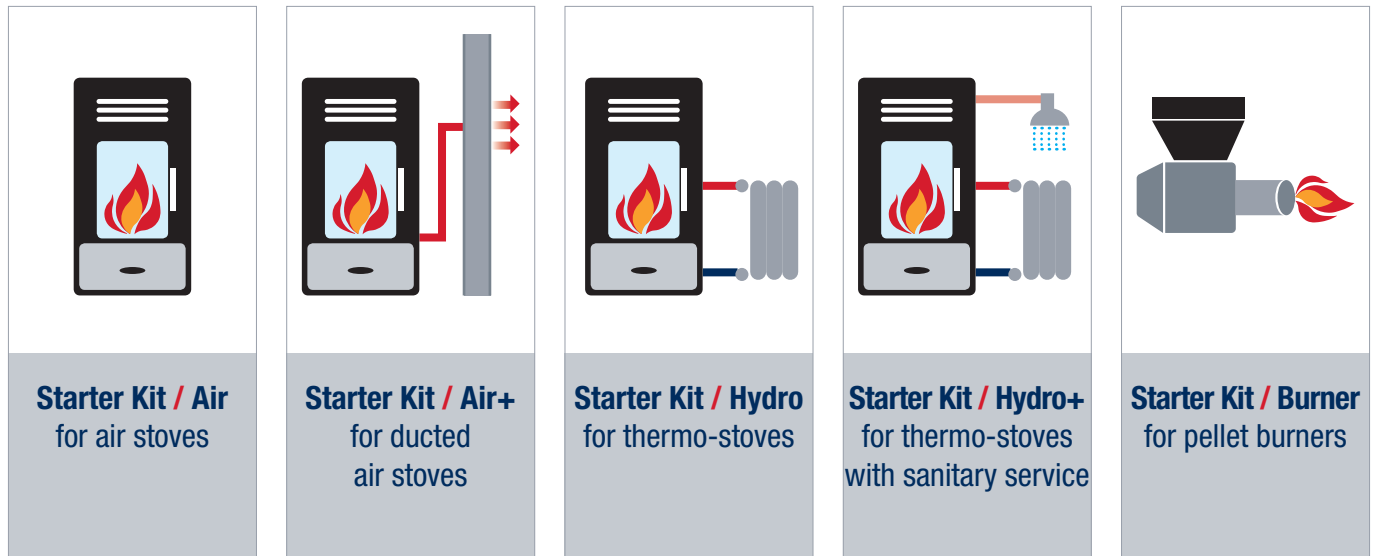

Starter Kit

Off-the-shelf electronic solution

Choose the **next-generation** of electronic controls

...and the “**smart**” control upgrade will be (almost) automatic.

- ✓ **Easy configuration** of the control board
- ✓ **Complete system** including electronics, panel, sensors/probes, pellet sensor and IR remote control
- ✓ **Custom configuration** of functioning parameters
- ✓ Designed for a complete control from the **App for free** via smartphone/tablet (with optional **WiFire module**)

Starter Kits are available for the following types of equipment

Example of Starter Kit for Air stove: